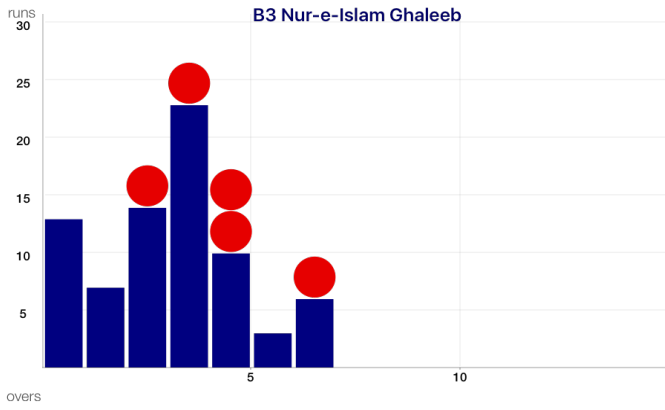

B1 Masjid UI Laah vs B3 Nur-e-Islam Ghaleeb

Manhattan