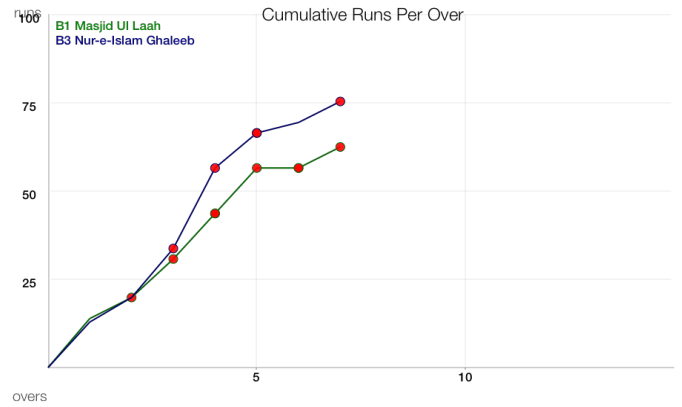

B1 Masjid UI Laah vs B3 Nur-e-Islam Ghaleeb

B3 Nur-e-Islam Ghaleeb INNINGS

O	RUNS	WKT	BOWLER	BALL BY BALL
1	13	0	Nasir Khan.	.3w . . 2 2 2 . 4 . .
2	20	0	Qadir Juman	2 . 1 2 . 2
3	34	1	Sameer Lall	1w 4 2 1 2 4 W
4	57	2	Abdur Rahmaan	1 . 6 6 4 W . 1 1nb-2 2 .
5	67	4	Shahir Ali	1 1w 4 1w 2 W . 1w W
6	70	4	Wasim Ali	1 2
7	76	5	Sameer Hoosaney	W . 1 1 . 4

B1 Masjid UI Laah INNINGS

O	RUNS	WKT	BOWLER	BALL BY BALL
1	14	0	Zaheer	. . 1w 4 1 . 3w . . 1nb 4 . .
2	20	1	Ameer Ali	1 W . 1 4 .
3	31	2	Shaahid Mohammed.	2 4 . 4 . 1w W
4	44	4	Aleem Ali	2 1w W 2 . 2 1w 1w . 2 1 1w W .
5	57	5	Riaz Hosein	W 2 2 4 1w . 4
6	57	7	Amir Ramdial	. W . . W .
7	63	8	Shamshuddin	. 4 2 W

B1 Masjid UI Laah vs B3 Nur-e-Islam Ghaleeb

Manhattan

WORM

B1 Masjid UI Laah vs B3 Nur-e-Islam Ghaleeb

Batsmans Stats.

BATSMAN	TEAM	R	B	MIN	4s	6s	SR	SS	N/O	50s	100s
1 Shaahid Mohammed.	B3 Nur-e-Islam Ghaleeb	21	13	15	2		161.5	76.9%			
2 Aleem Ali	B3 Nur-e-Islam Ghaleeb	20	16	8	2		125.0	43.8%			
3 Zaheer Abasali(Ghaleeb)	B3 Nur-e-Islam Ghaleeb	16	5	2	1	2	320.0	60.0%			
4 Nazim Ali (Masjid UI Laah)	B1 Masjid UI Laah	12	5	1	2		240.0	80.0%			
5 Adil Juman	B1 Masjid UI Laah	12	9	16	2		133.3	55.6%			
6 Sameer Hoosaney	B1 Masjid UI Laah	11	8	5	2		137.5	50.0%			
7 Wasim Ali	B1 Masjid UI Laah	7	7	7			100.0	57.1%			
8 Nasir Khan.	B1 Masjid UI Laah	6	7	13	1		85.7	28.6%			
9 Shamsuddin Mohammed	B3 Nur-e-Islam Ghaleeb	5	4	1	1		125.0	50.0%	1		
10 Abdur Rahmaan Juman	B1 Masjid UI Laah	4	8	3	1		50.0	12.5%			
11 Jaleel Mohammed (Ghalee	B3 Nur-e-Islam Ghaleeb	3	5	9			60.0	60.0%			
12 Naseef Karimullah	B3 Nur-e-Islam Ghaleeb	3	6	3			50.0	33.3%	1		
13 Shahir Ali	B1 Masjid UI Laah	0	1				0.0				
14 Sameer Lall	B1 Masjid UI Laah	0	3				0.0				
15 Ameer Ali	B3 Nur-e-Islam Ghaleeb	0	2	1			0.0				
16 Qadir Juman	B1 Masjid UI Laah	0	1				0.0		1		