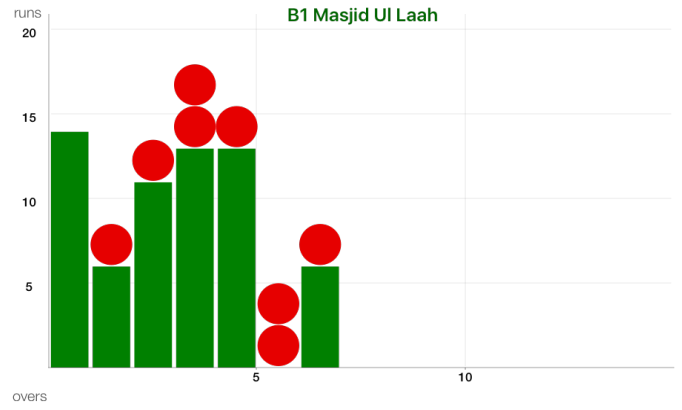

B1 Masjid UI Laah vs B3 Nur-e-Islam Ghaleeb

Manhattan