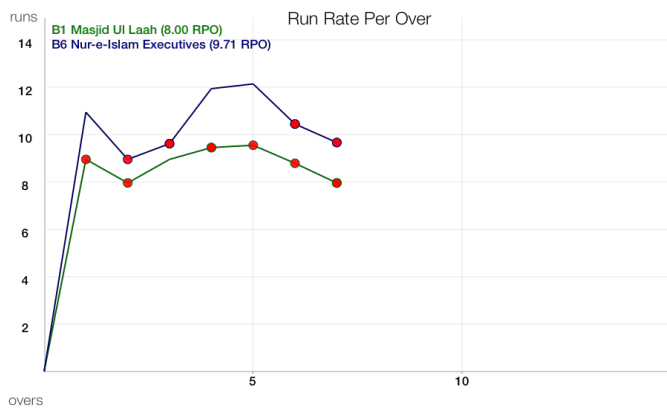

B1 Masjid UI Laah vs B6 Nur-e-Islam Executives

Manhattan

WORM