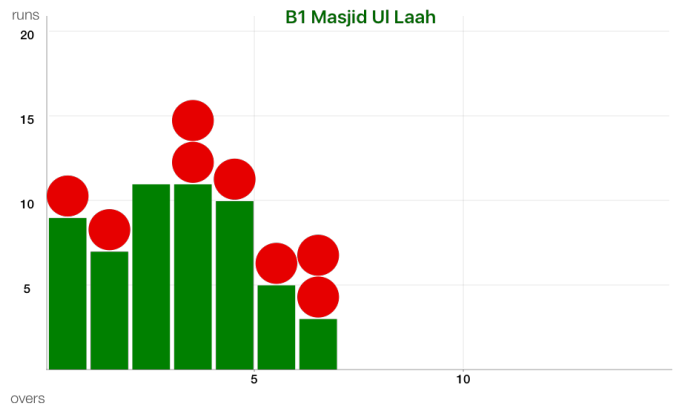

B1 Masjid UI Laah vs B6 Nur-e-Islam Executives

Manhattan