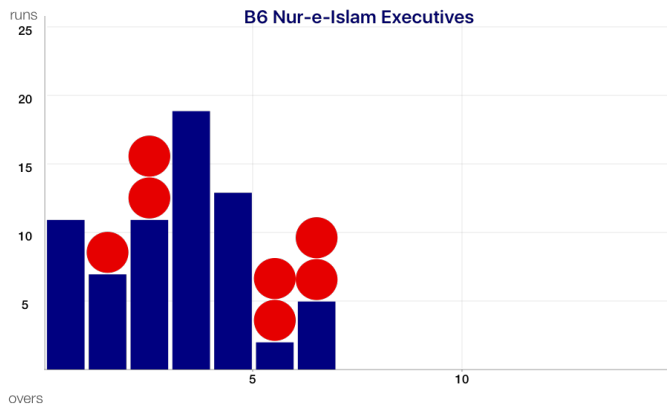

B1 Masjid UI Laah vs B6 Nur-e-Islam Executives

Manhattan