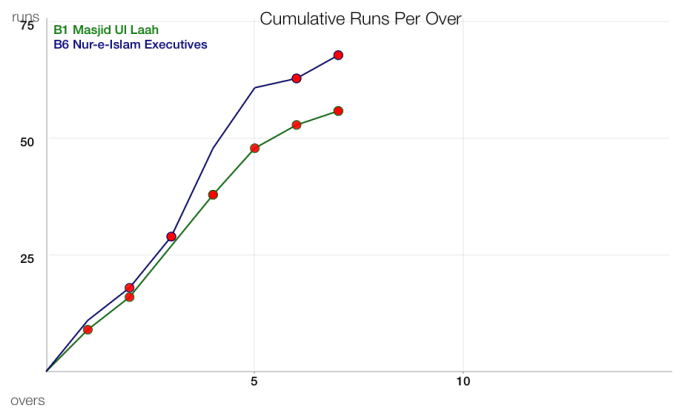

B1 Masjid UI Laah vs B6 Nur-e-Islam Executives

Manhattan

WORM